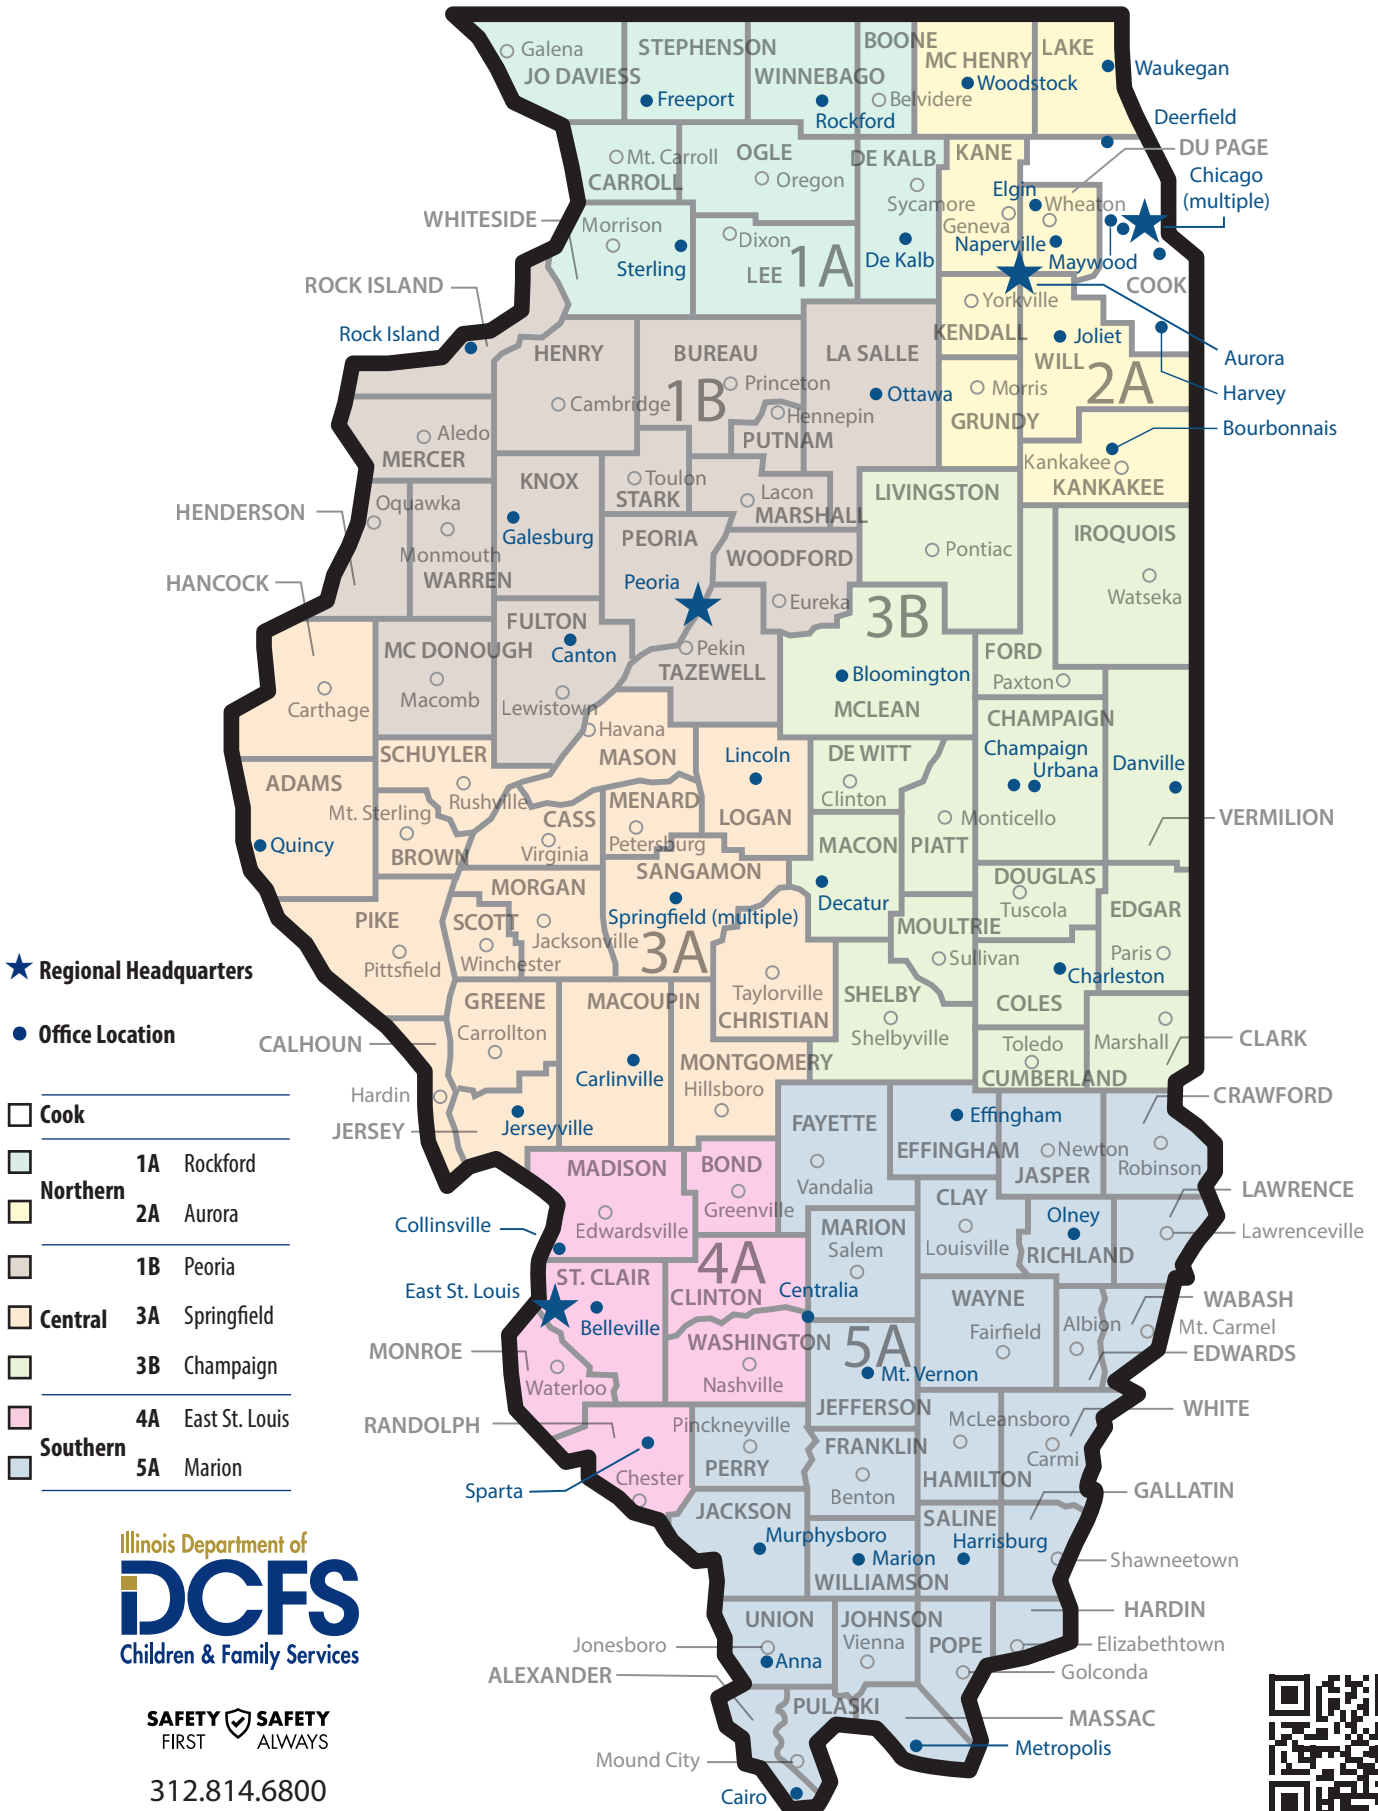

# STATE OF ILLINOIS DCFS OFFICES

Illinois Department of  
**DCFS**  
 Children & Family Services

**SAFETY FIRST** **SAFETY ALWAYS**

312.814.6800

[DCFS.Illinois.gov](http://DCFS.Illinois.gov)